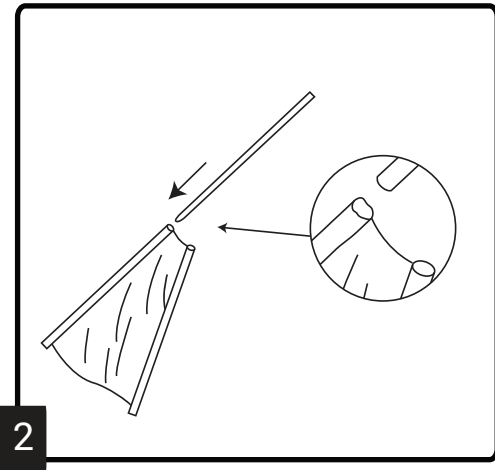

KINDERTIPI

Let op met jonge kinderen, bevat kleine onderdelen.
Be careful with young children, contains small parts.
Seien Sie vorsichtig mit kleinen Kindern i.v.m. Kleinigkeiten

SAFETY WARNINGS – PLEASE READ CAREFULLY

- Use tent on level ground, clear of all stones or sharp objects
- Tent is designed for general child play ONLY
- Tent is not waterproof and is NOT intended for camping outdoors
- If interior frame or poles becomes bent or broken, discontinue use and discard immediately
- Never let children use the tent without adult supervision.
- Always keep the play tent away from open flames.